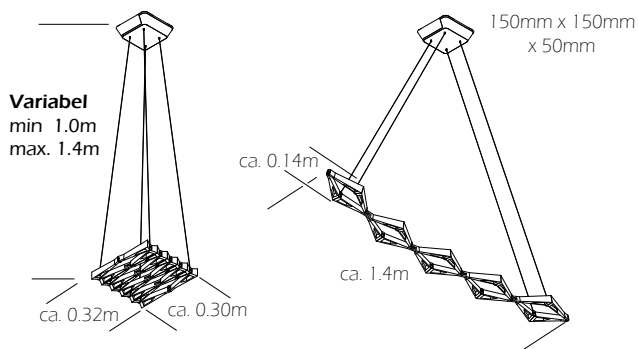

Hinweis: Die Pendelhöhe der Leuchte variiert zwischen der zusammengesetzten und ausgezogenen Leuchte ca. 100 mm

Note: The pendant length varies from small to large about 100 mm

Hinweis: Der Baldachin wird immer in der Farbe des Leuchtenkörpers geliefert. Dunkle Farben sind nicht oder nur wenig transluzent!
Note: The ceiling canopy is always delivered in the color of the lamp body. Dark colors are not (or only slightly) translucent!

XMOOVE STANDARD-COLOUR

Art.-Nr.:

XMOOVE White

Basic 66-44-100-00
Casambi 66-55-100-00

XMOOVE Black

Basic 66-44-221-01
Casambi 66-55-221-01

XMOOVE Gray

Basic 66-44-222-02
Casambi 66-55-222-02

XMOOVE Bordeaux

Basic 66-44-222-12
Casambi 66-55-222-12

XMOOVE Brown

Basic 66-44-222-17
Casambi 66-55-222-17

XMOOVE INDIVIDUAL-COLOUR

Art.-Nr.:

Basic 66-44-222-RAL
Casambi 66-55-222-RAL

In RAL/Pantone Farbe nach Wahl, Pantone oder RAL-Ton bitte angeben!
Please specify in color, Pantone or RAL-tone!

XMOOVE WHITE/STANDARD-COLOUR & INDIVIDUAL LOGO/TEXT

Art.-Nr.:

Basic 66-44-333-xx
Casambi 66-55-333-xx

Leuchte mit individuellem Logo/Text. Standardfarbe anhand der Endziffern (z.B. -01 für Black) auswählen und anstelle der -xx einfügen.
Light with individual logo/text. Select your color using the end digits (for example, -01 for Black) and insert it instead of -xx.